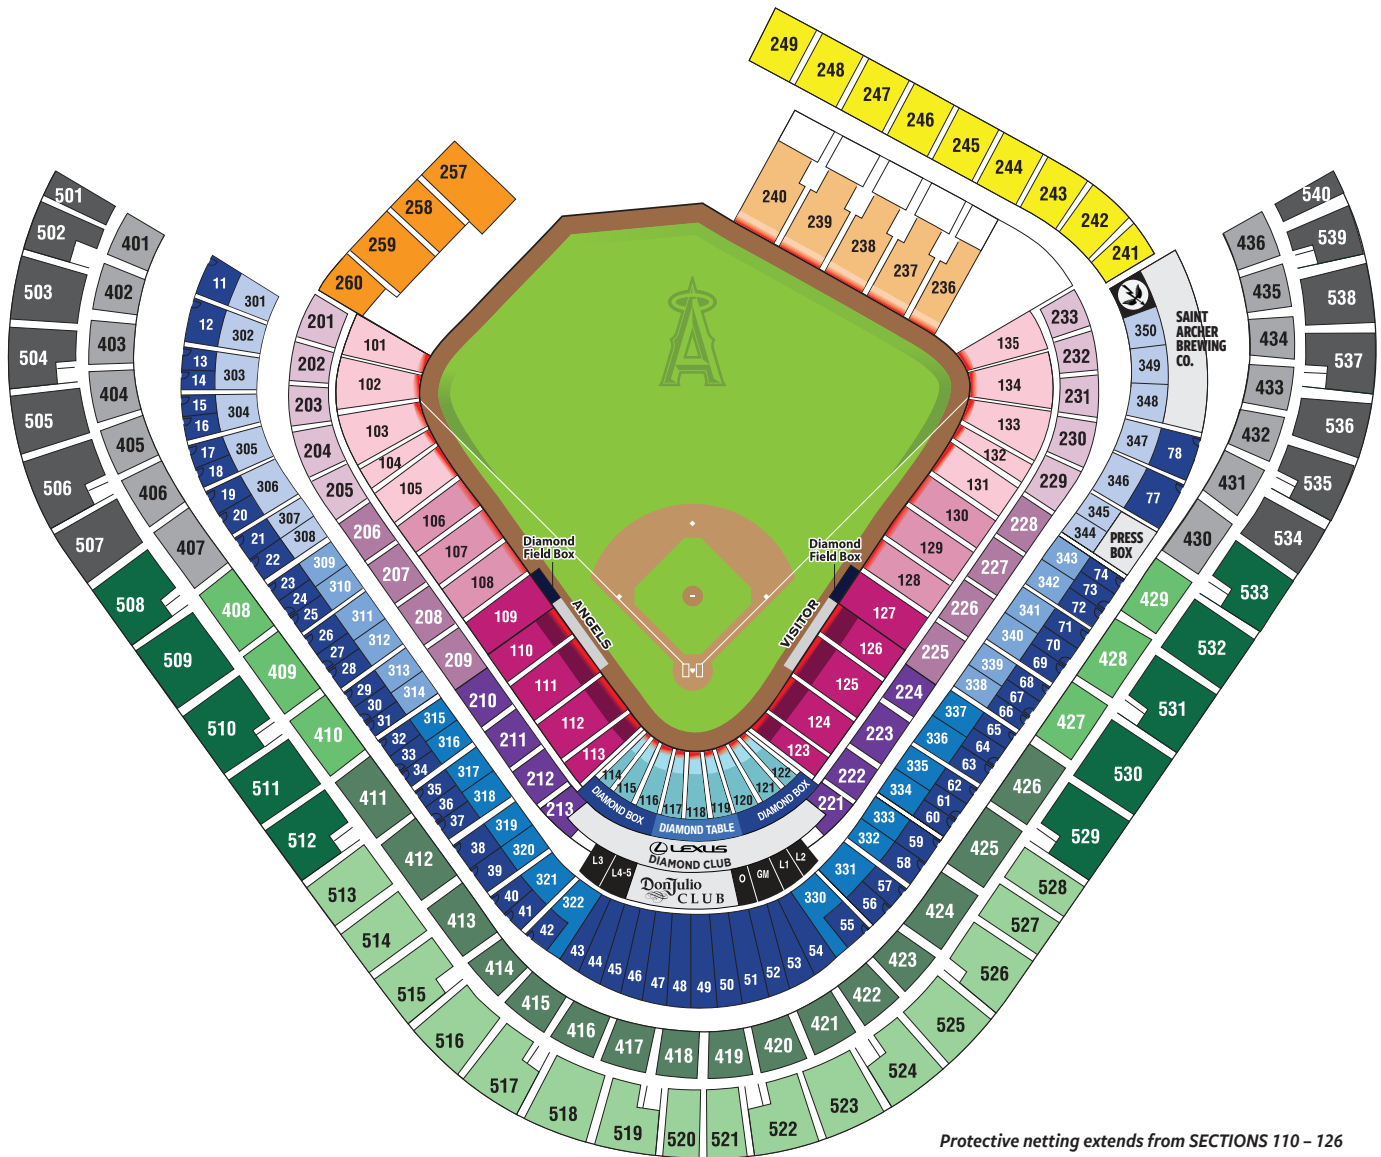

# A 2019 SEATING MAP

Protective netting extends from SECTIONS 110 – 126

## PREMIUM SEATING

- Lexus Diamond MVP (Front Row)
- Lexus Diamond Club Hall of Fame (D-H)
- Lexus Diamond Club (J-W)
- Diamond Field Box
- Diamond Club Boxes
- Diamond Club Tables

## FIELD LEVEL

- Dugout MVP (Front Row)
- Field Hall of Fame (D-H)
- Field MVP
- Field All-Star Front Row
- Field All-Star
- Field Box Front Row
- Field Box

## OUTFIELD

- Right Field Front Row
- Right Field Hall of Fame (B-F)
- Right Field MVP
- Right Field Pavilion
- Left Field Pavilion